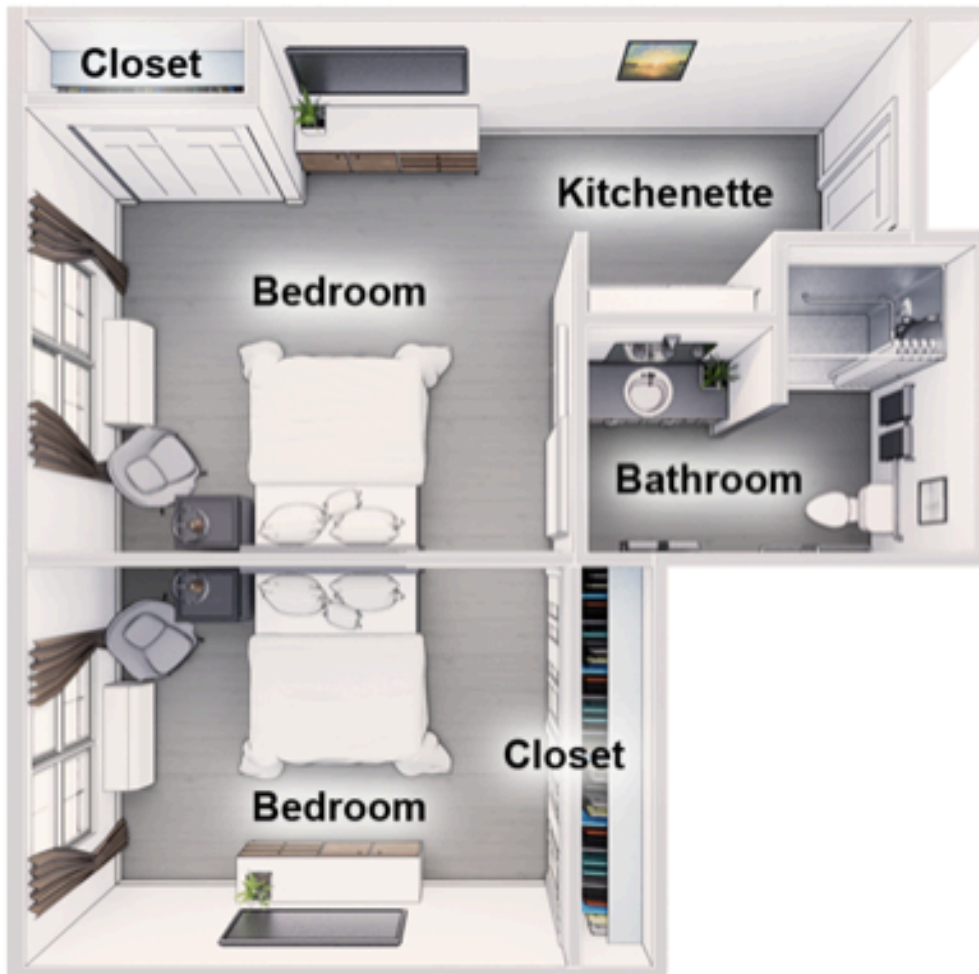

DELUXE

STUDIO SUITE WITH PATIO

FEATURES

- SPACIOUS SUITES WITH PRIVATE BATHROOMS
- BARN-STYLE DOOR SLIDES OPEN TO HANDICAP ACCESSIBLE BATHROOM WITH GRAB BARS
- WALK-IN SHOWER
- EMERGENCY CALL SYSTEM
- KITCHENETTES INCLUDE A MICROWAVE, SINK, UNDER-COUNTER REFRIGERATOR AND CABINETS
- SMOKE DETECTORS AND SPRINKLER SYSTEM
- CARPETED SUITES WITH LUXURY VINYL TILE IN THE BATHROOM
- BLINDS ON ALL WINDOWS
- OVERHEAD LIGHTING
- BASIC UTILITIES INCLUDED

**Kitchenettes not included in Memory Care rooms.

CLASSIC

STUDIO SUITE WITHOUT PATIO

FEATURES

- SPACIOUS SUITES WITH PRIVATE BATHROOMS
- BARN-STYLE DOOR SLIDES OPEN TO HANDICAP ACCESSIBLE BATHROOM WITH GRAB BARS
- WALK-IN SHOWER
- EMERGENCY CALL SYSTEM
- KITCHENETTES INCLUDE A MICROWAVE, SINK, UNDER-COUNTER REFRIGERATOR AND CABINETS
- SMOKE DETECTORS AND SPRINKLER SYSTEM
- CARPETED SUITES WITH LUXURY VINYL TILE IN THE BATHROOM
- BLINDS ON ALL WINDOWS
- OVERHEAD LIGHTING
- BASIC UTILITIES INCLUDED

STUDIO SUITE WITHOUT PATIO | 350 SF

*Square footage is an approximation of our best efforts to accurately represent interior spaces, including bathrooms and closets, and may vary slightly from the actual size. Furnishings not provided.

**Kitchenettes not included in Memory Care rooms.

PREMIUM AL SUITE

1 BEDROOM PREMIUM SUITE

ONE BEDROOM SUITE | 606 SF

FEATURES

- SPACIOUS SUITES WITH PRIVATE BATHROOMS
- BARN-STYLE DOOR SLIDES OPEN TO HANDICAP ACCESSIBLE BATHROOM WITH GRAB BARS
- WALK-IN SHOWER
- EMERGENCY CALL SYSTEM
- KITCHENETTES INCLUDE A MICROWAVE, SINK, UNDER-COUNTER REFRIGERATOR AND CABINETS
- SMOKE DETECTORS AND SPRINKLER SYSTEM
- CARPETED SUITES WITH LUXURY VINYL TILE IN THE BATHROOM
- BLINDS ON ALL WINDOWS
- OVERHEAD LIGHTING
- BASIC UTILITIES INCLUDED